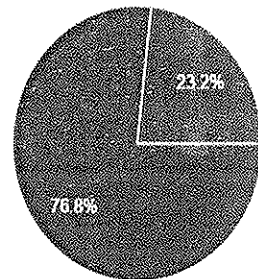

Feedback Report

Overall effectiveness of the session is

138 responses

- Excellent
- Very Good
- Satisfactory

The quality of the knowledge imparted by the speaker

138 responses

- Excellent
- Good
- Satisfactory