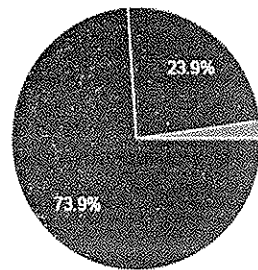

Feedback Report

Overall effectiveness of the session is

138 responses

- Excellent
- Very Good
- Satisfactory

The quality of the knowledge imparted by the speaker

138 responses

- Excellent
- Good
- Satisfactory