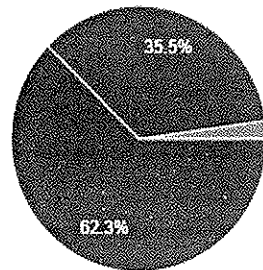

The resource person communicated authentically

138 responses

- Strongly Agree
- Agree
- Neutral
- Disagree
- Strongly Disagree